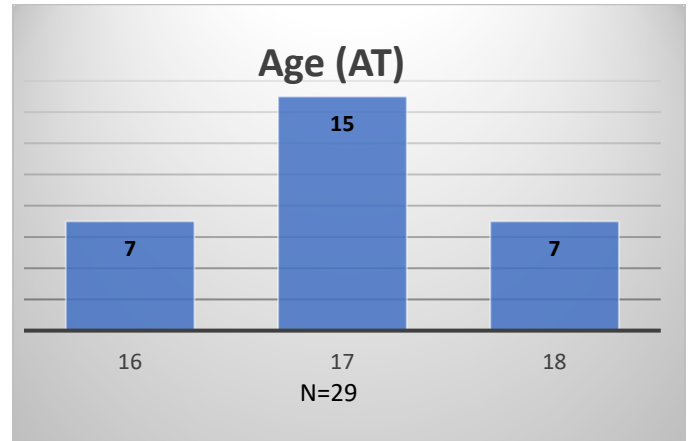

Daily Data Dashboard – April 10, 2024

Demographics for JTDC Population

Wednesday Morning Midnight Count

Total # of probation Involved youth¹: 1,311

¹ Probation Active: Any youth who is pending sentencing with an active social history, has been formally placed on probation or supervision with Cook County Juvenile Probation on the date of the report.

*Age, Gender and Race for Criminal Court population (N=2) is not represented in this report.

Daily Data Dashboard – April 10, 2024
Demographics for JTDC Population
Wednesday Morning Midnight Count