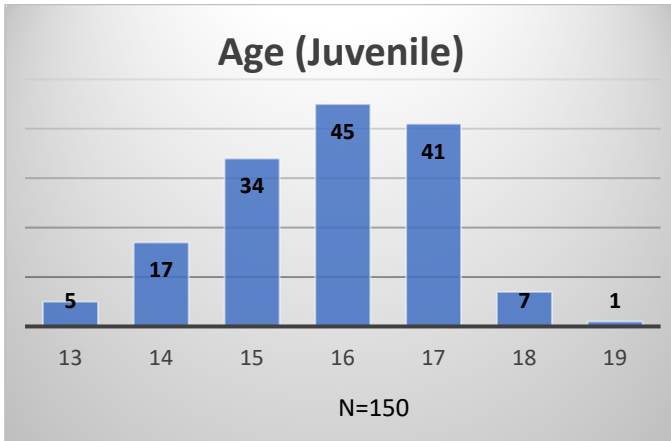

Daily Data Dashboard – April 10, 2024

Demographics for JTDC Population

Wednesday Morning Midnight Count

Total # of probation Involved youth¹: 1,311

¹ Probation Active: Any youth who is pending sentencing with an active social history, has been formally placed on probation or supervision with Cook County Juvenile Probation on the date of the report.

*Age, Gender and Race for Criminal Court population (N=2) is not represented in this report.

Daily Data Dashboard – April 10, 2024
Demographics for JTDC Population
Wednesday Morning Midnight Count