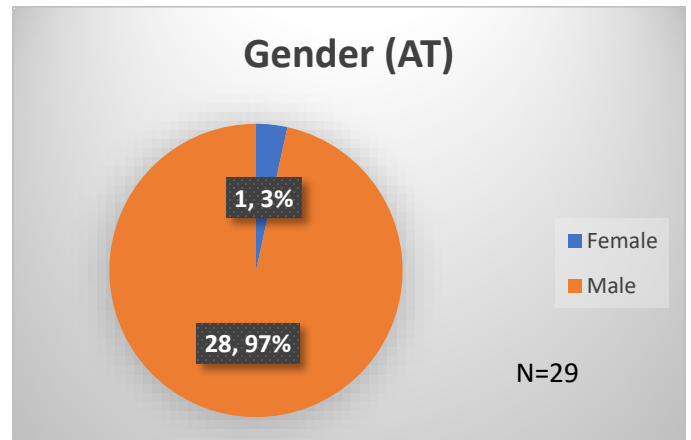

Daily Data Dashboard – April 10, 2024

Demographics for JTDC Population

Wednesday Morning Midnight Count

Total # of probation Involved youth¹: 1,311

¹ Probation Active: Any youth who is pending sentencing with an active social history, has been formally placed on probation or supervision with Cook County Juvenile Probation on the date of the report.

*Age, Gender and Race for Criminal Court population (N=2) is not represented in this report.

Daily Data Dashboard – April 10, 2024
Demographics for JTDC Population
Wednesday Morning Midnight Count