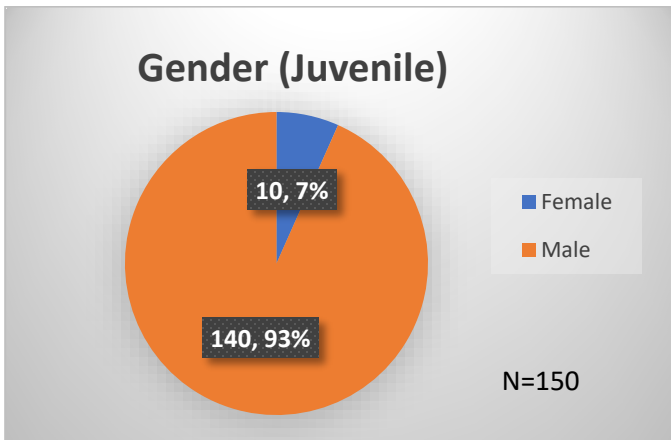

Daily Data Dashboard – April 10, 2024

Demographics for JTDC Population

Wednesday Morning Midnight Count

Total # of probation Involved youth¹: 1,311

¹ Probation Active: Any youth who is pending sentencing with an active social history, has been formally placed on probation or supervision with Cook County Juvenile Probation on the date of the report.

*Age, Gender and Race for Criminal Court population (N=2) is not represented in this report.

Daily Data Dashboard – April 10, 2024
Demographics for JTDC Population
Wednesday Morning Midnight Count