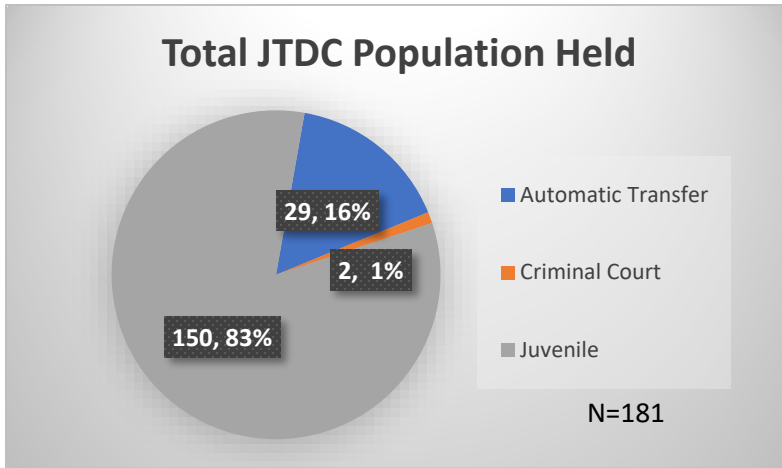

Daily Data Dashboard – April 10, 2024

Demographics for JTDC Population

Wednesday Morning Midnight Count

Total # of probation Involved youth¹: 1,311

¹ Probation Active: Any youth who is pending sentencing with an active social history, has been formally placed on probation or supervision with Cook County Juvenile Probation on the date of the report.

*Age, Gender and Race for Criminal Court population (N=2) is not represented in this report.

Daily Data Dashboard – April 10, 2024
Demographics for JTDC Population
Wednesday Morning Midnight Count